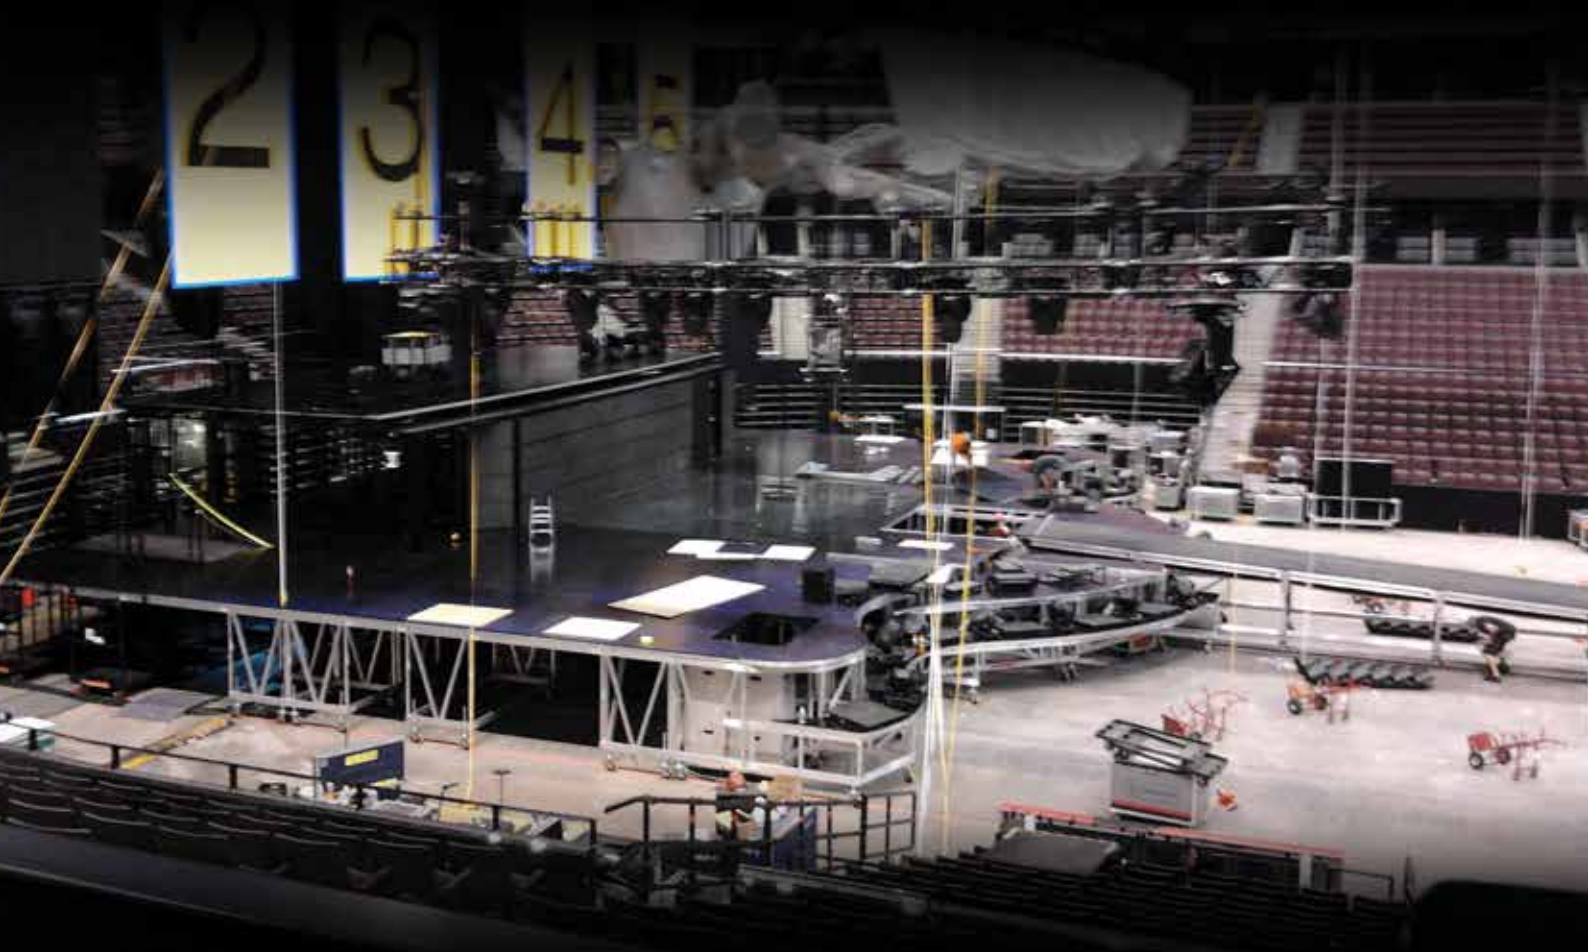

ELEVATOR TP7 SMALL & SAFE

Load-In, Michael Jackson Immortal World Tour, Cirque Du Soleil

Elevator TP7

Properties

- Compliance with BGV-C1
- Operating voltage: 380-400V, 3 phase 50 Hz
- Operating temperature: -20°C to +60°C

Materials: Frame lift, platform & winch unit: aluminum
Cables: steel
Deck lift & platform: wood, multiplex 18mm

Specifications

Own weight: 450kg
MAX Load: 630kg
MAX Speed: 0,68 m/s
MAX Lifting Height: 1,5 m