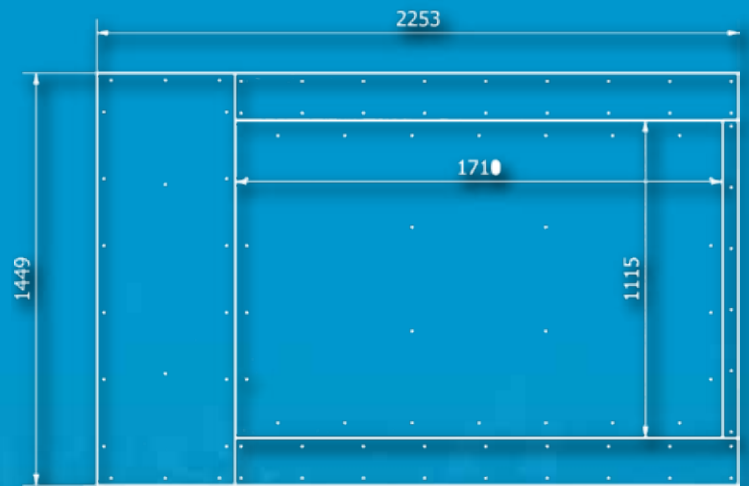

Elevator TP7

Properties

- Compliance with BGV-C1
- Operating voltage: 380-400V, 3 phase 50 Hz
- Operating temperature: -20°C to +60°C

Materials: Frame lift, platform & winch unit: aluminum
Cables: steel
Deck lift & platform: wood, multiplex 18mm

Specifications

Own weight: 450kg
MAX Load: 630kg
MAX Speed: 0,68 m/s
MAX Lifting Height: 1,5 m

Measurements

More info? Contact us!
+32 (0)16 85 21 60
rental@wicreations.com

Wlcreations
Heitse Hoekstraat 3D
B-2220 Heist-op-den-Berg