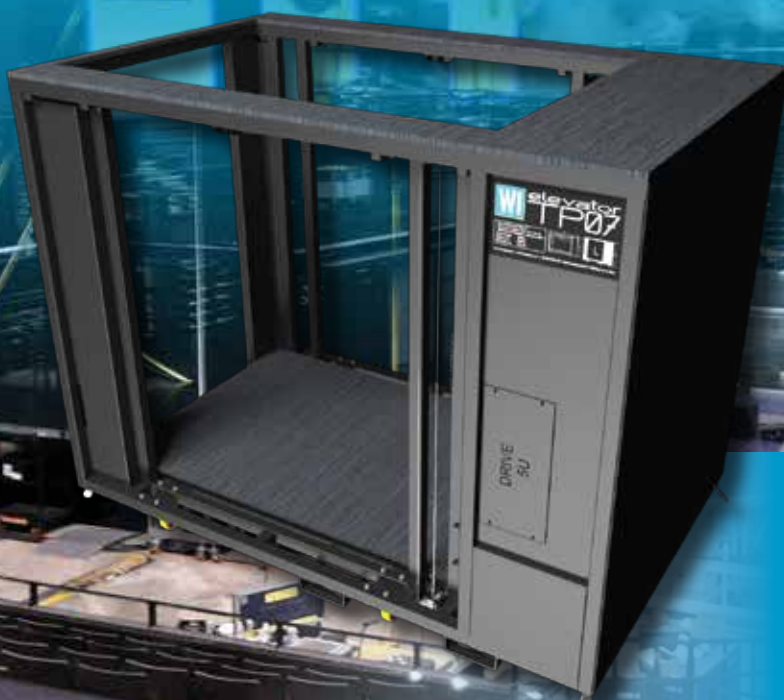

Elevator TP7

Properties

- Compliance with BGV-C1
- Operating voltage: 380-400V, 3 phase 50 Hz
- Operating temperature: -20°C to +60°C

Materials: Frame lift, platform & winch unit: aluminum
Cables: steel
Deck lift & platform: wood, multiplex 18mm

Specifications

Own weight: 450kg
MAX Load: 630kg
MAX Speed: 0,68 m/s
MAX Lifting Height: 1,5 m

Measurements

More info? Contact us!
+32 (0)16 85 21 60
rental@wicreations.com

Wlcreations
Heitse Hoekstraat 3D
B-2220 Heist-op-den-Berg